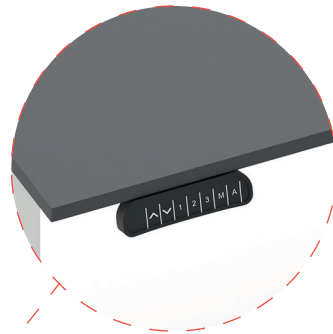

SET
by
bürotime

technical document

SET

Mobility in
office life...

bürotime design team

“Set explicitly differs from other work desks with its human-oriented design that puts the concept of healthy office environment as the focus point. Its stylish design that is equipped with advanced technology details offers a more mobile living space in offices, while its telescopic leg details that can ascend and descend allow the user to adjust desk height or work while standing.”

product family _____

digital memory - T shaped leg - melamine

digital memory - T shaped leg - softpan

meeting desk
digital memory - T shaped leg - melamine

meeting desk
digital memory - T shaped leg - softpan

technical specifications _____

 Max. 126cm.- Min. 60cm. height

 Max. 120kg. lifting capacity

 Ability to stop and return in response to an obstacle.

size chart

digital memory - T shaped leg - melamine / softpan
L 140