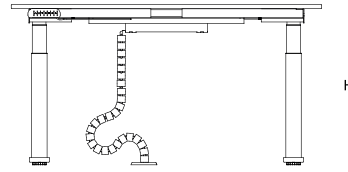

technical specifications _____

 Max. 126cm.- Min. 60cm. height

 Max. 120kg. lifting capacity

 Ability to stop and return in response to an obstacle.

size chart

digital memory - T shaped leg - melamine / softpan
L 140

size chart

digital memory - T shaped leg - melamine / softpan

L 140

L 160

W 80
H 60-126

L 180

size chart _____

meeting desk with digital memory - T shaped leg - melamine/ softpan