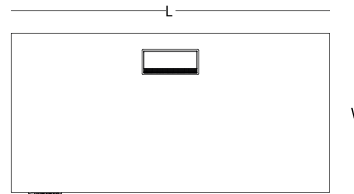

technical specifications _____

 Max. 126cm.- Min. 60cm. height

 Max. 120kg. lifting capacity

 Ability to stop and return in response to an obstacle.

size chart

digital memory - T shaped leg - melamine / softpan
L 140

size chart

digital memory - T shaped leg - melamine / softpan

L 140

L 160

W 80
H 60-126

L 180

size chart _____

meeting desk with digital memory - T shaped leg - melamine/ softpan