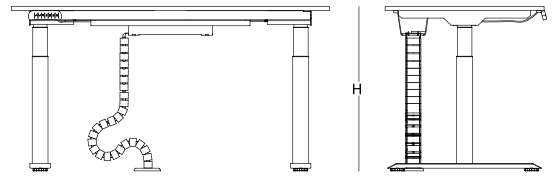

technical specifications _____

 Max. 126cm.- Min. 60cm. height

 Max. 120kg. lifting capacity

 Ability to stop and return in response to an obstacle.

size chart

digital memory - T shaped leg - melamine / softpan
L 140

size chart

digital memory - T shaped leg - melamine / softpan

L 140

L 160

W 80
H 60-126

L 180

size chart _____

meeting desk with digital memory - T shaped leg - melamine/ softpan