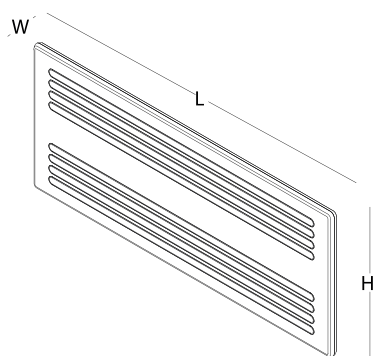

panel

W 2 L 140 H 58