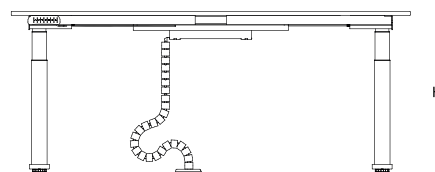

size chart

digital memory - T shaped leg - melamine / softpan

L 140

L 160

W 80
H 60-126

L 180

size chart _____

meeting desk with digital memory - T shaped leg - melamine/ softpan