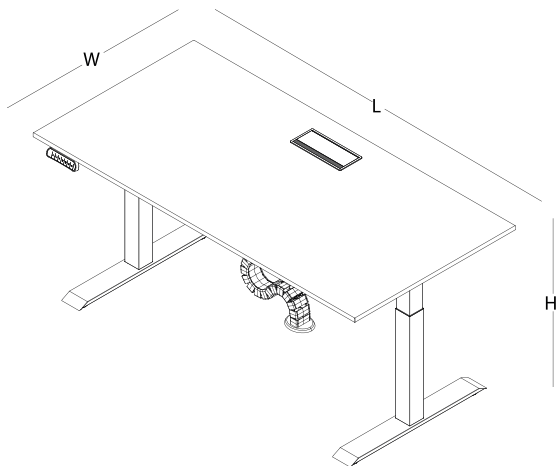

technical specifications _____

 Max. 126cm.- Min. 60cm. height

 Max. 120kg. lifting capacity

 Ability to stop and return in response to an obstacle.

size chart

digital memory - T shaped leg - melamine / softpan
L 140

L 160

W 70
H 60-126

L 180

Designed with a sensitive point of view towards the immobility problem in office life, Set creates ergo-dynamic workspaces for its user with complementary products, such as curtain, felt aminated panel and high storage units.

size chart

digital memory - T shaped leg - melamine / softpan

L 140

L 160

W 80
H 60-126

L 180

size chart _____

meeting desk with digital memory - T shaped leg - melamine/ softpan