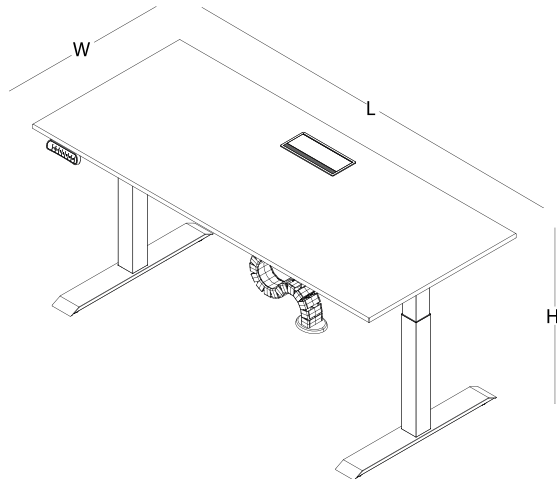

technical specifications _____

 Max. 126cm.- Min. 60cm. height

 Max. 120kg. lifting capacity

 Ability to stop and return in response to an obstacle.

size chart

digital memory - T shaped leg - melamine / softpan
L 140

L 160

W 70
H 60-126

L 180

Designed with a sensitive point of view towards the immobility problem in office life, Set creates ergo-dynamic workspaces for its user with complementary products, such as curtain, felt aminated panel and high storage units.