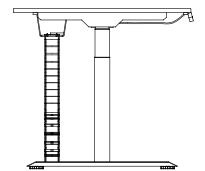

technical specifications _____

 Max. 126cm.- Min. 60cm. height

 Max. 120kg. lifting capacity

 Ability to stop and return in response to an obstacle.

size chart

digital memory - T shaped leg - melamine / softpan
L 140

size chart

digital memory - T shaped leg - melamine / softpan

L 140

L 160

W 80
H 60-126

L 180

size chart _____

meeting desk with digital memory - T shaped leg - melamine/ softpan