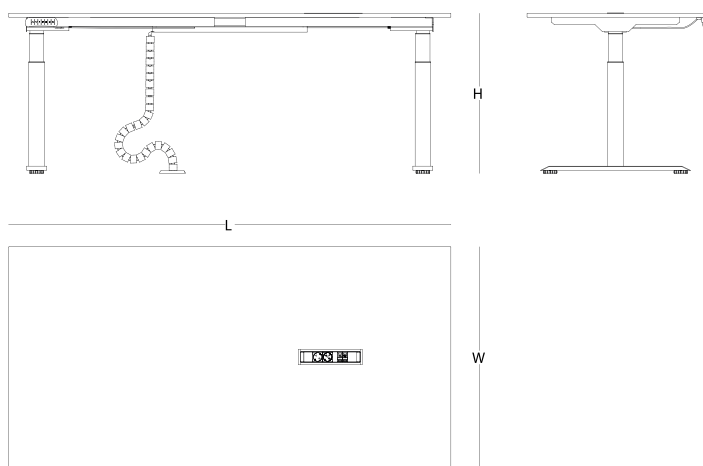

size chart _____

meeting desk with digital memory - T shaped leg - melamine/ softpan

W 100 L 200 H 60-126