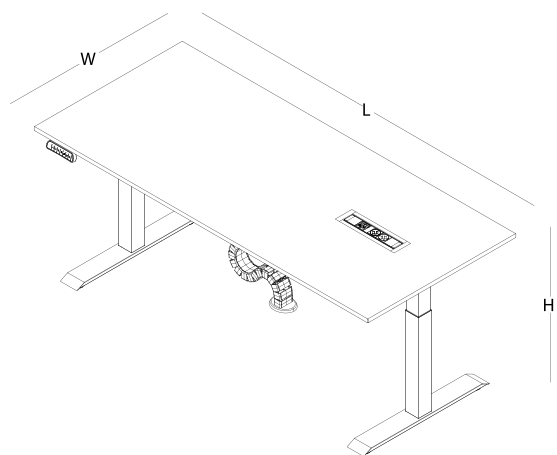

size chart _____

meeting desk with digital memory - T shaped leg - melamine/ softpan

W 100 L 200 H 60-126