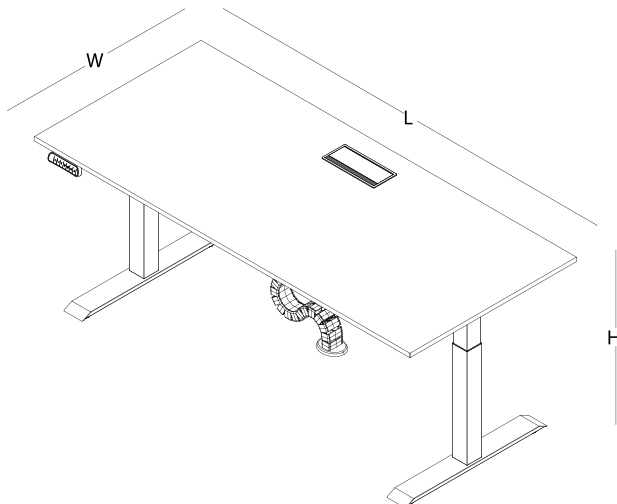

size chart

digital memory - T shaped leg - melamine / softpan

L 140

L 160

W 80
H 60-126

L 180

size chart _____

meeting desk with digital memory - T shaped leg - melamine/ softpan