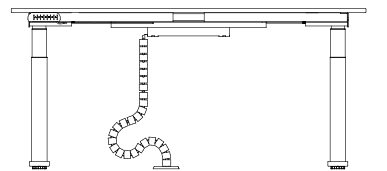

technical specifications _____

 Max. 126cm.- Min. 60cm. height

 Max. 120kg. lifting capacity

 Ability to stop and return in response to an obstacle.

size chart

digital memory - T shaped leg - melamine / softpan
L 140

L 160

W 70
H 60-126

L 180

Designed with a sensitive point of view towards the immobility problem in office life, Set creates ergo-dynamic workspaces for its user with complementary products, such as curtain, felt aminated panel and high storage units.

size chart

digital memory - T shaped leg - melamine / softpan

L 140

L 160

W 80
H 60-126

L 180

size chart _____

meeting desk with digital memory - T shaped leg - melamine/ softpan