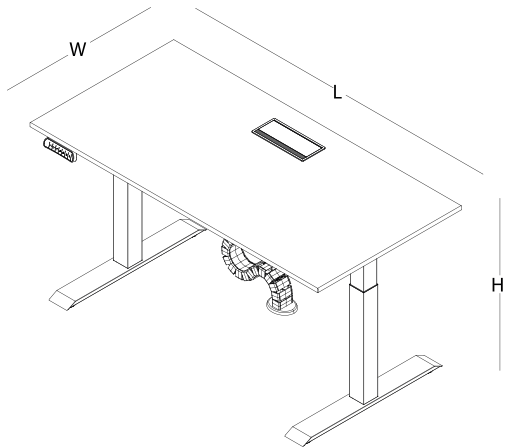

technical specifications _____

 Max. 126cm.- Min. 60cm. height

 Max. 120kg. lifting capacity

 Ability to stop and return in response to an obstacle.

size chart

digital memory - T shaped leg - melamine / softpan
L 140

L 160

W 70
H 60-126

L 180

Designed with a sensitive point of view towards the immobility problem in office life, Set creates ergo-dynamic workspaces for its user with complementary products, such as curtain, felt aminated panel and high storage units.