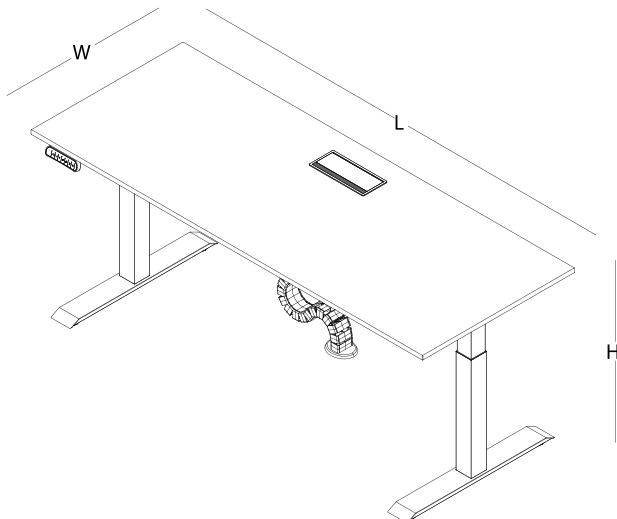

technical specifications _____

 Max. 126cm.- Min. 60cm. height

 Max. 120kg. lifting capacity

 Ability to stop and return in response to an obstacle.

size chart

digital memory - T shaped leg - melamine / softpan
L 140

L 160

W 70
H 60-126

L 180

Designed with a sensitive point of view towards the immobility problem in office life, Set creates ergo-dynamic workspaces for its user with complementary products, such as curtain, felt aminated panel and high storage units.

size chart

digital memory - T shaped leg - melamine / softpan

L 140

L 160

W 80
H 60-126

L 180

size chart _____

meeting desk with digital memory - T shaped leg - melamine/ softpan