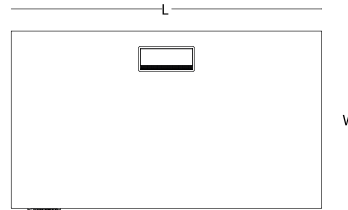

technical specifications _____

 Max. 126cm.- Min. 60cm. height

 Max. 120kg. lifting capacity

 Ability to stop and return in response to an obstacle.

size chart

digital memory - T shaped leg - melamine / softpan
L 140

size chart

digital memory - T shaped leg - melamine / softpan

L 140

L 160

W 80
H 60-126

L 180

size chart _____

meeting desk with digital memory - T shaped leg - melamine/ softpan