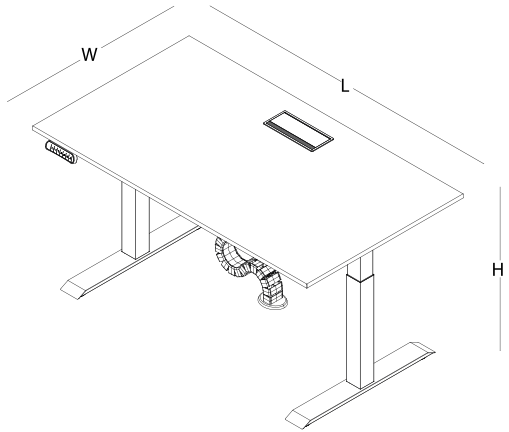

technical specifications _____

 Max. 126cm.- Min. 60cm. height

 Max. 120kg. lifting capacity

 Ability to stop and return in response to an obstacle.

size chart

digital memory - T shaped leg - melamine / softpan
L 140

L 160

W 70
H 60-126

L 180

Designed with a sensitive point of view towards the immobility problem in office life, Set creates ergo-dynamic workspaces for its user with complementary products, such as curtain, felt aminated panel and high storage units.

size chart

digital memory - T shaped leg - melamine / softpan

L 140

L 160

W 80
H 60-126

L 180

size chart _____

meeting desk with digital memory - T shaped leg - melamine/ softpan