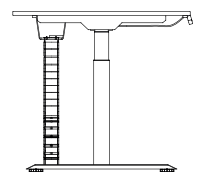

technical specifications _____

 Max. 126cm.- Min. 60cm. height

 Max. 120kg. lifting capacity

 Ability to stop and return in response to an obstacle.

size chart

digital memory - T shaped leg - melamine / softpan
L 140

size chart

digital memory - T shaped leg - melamine / softpan

L 140

L 160

W 80
H 60-126

L 180

size chart _____

meeting desk with digital memory - T shaped leg - melamine/ softpan