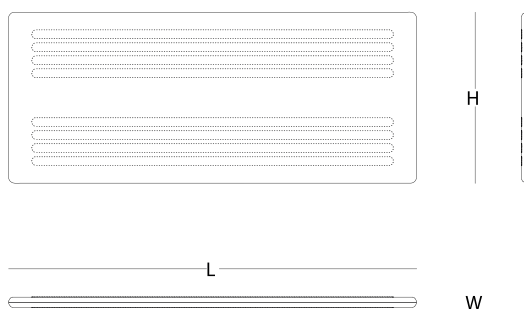

panel

W 2 L 140 H 58