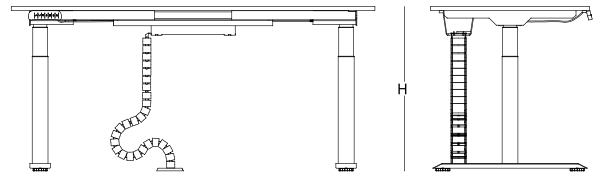

size chart

digital memory - T shaped leg - melamine / softpan
L 140

L 160

W 70
H 60-126

L 180