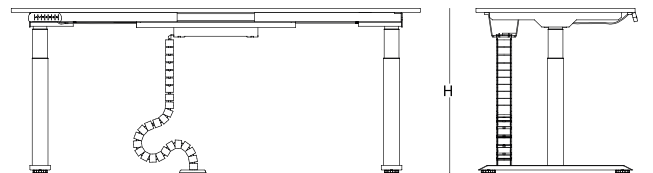

technical specifications _____

 Max. 126cm.- Min. 60cm. height

 Max. 120kg. lifting capacity

 Ability to stop and return in response to an obstacle.

size chart

digital memory - T shaped leg - melamine / softpan
L 140

L 160

W 70
H 60-126

L 180

Designed with a sensitive point of view towards the immobility problem in office life, Set creates ergo-dynamic workspaces for its user with complementary products, such as curtain, felt aminated panel and high storage units.

size chart

digital memory - T shaped leg - melamine / softpan

L 140

L 160

W 80
H 60-126

L 180

size chart _____

meeting desk with digital memory - T shaped leg - melamine/ softpan