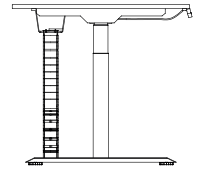

technical specifications _____

 Max. 126cm.- Min. 60cm. height

 Max. 120kg. lifting capacity

 Ability to stop and return in response to an obstacle.

size chart

digital memory - T shaped leg - melamine / softpan
L 140

size chart

digital memory - T shaped leg - melamine / softpan

L 140

L 160

W 80
H 60-126

L 180

size chart _____

meeting desk with digital memory - T shaped leg - melamine/ softpan